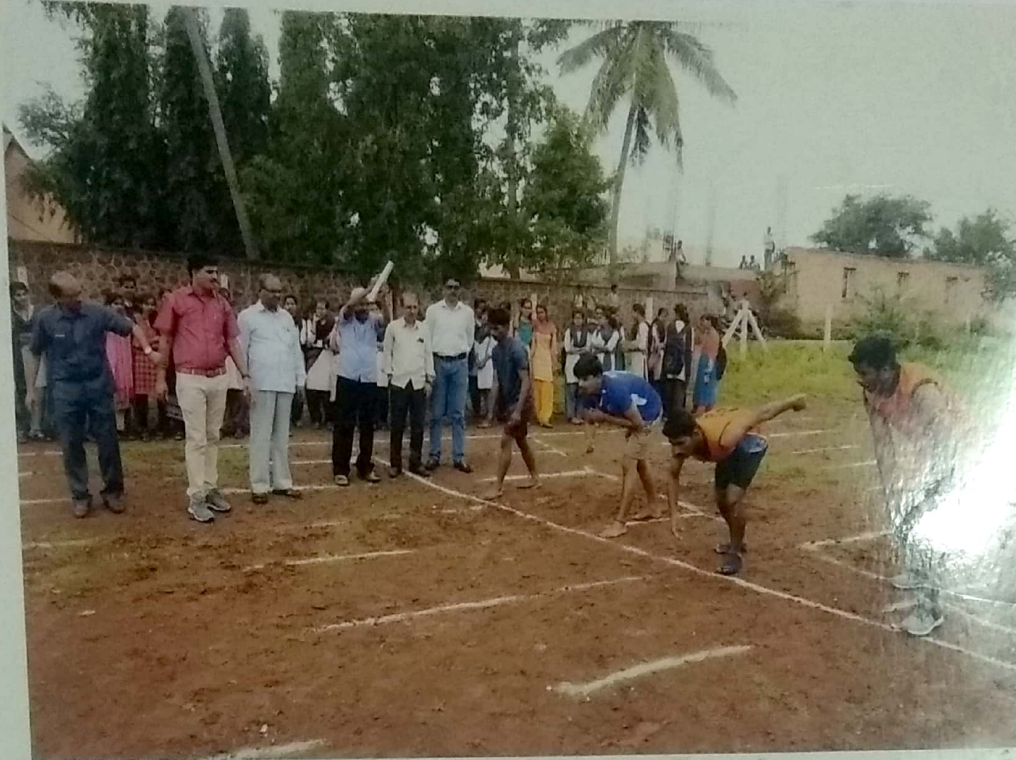

Dr. S. O. Halasagi
I/c. PRINCIPAL,
Shivanand College,
Kagwad, Dist. Belagavi,

Staff & Students witnessing at (Poofa,) Yellamma-Devi temple.

Sportive action at Long-Jump. by a lady participant. - Event.

Dr. S. O. Halasagi
Vc. PRINCIPAL,
Shivanand College,
Kagwad. Dist. Belagavi.

Annual Sports Meet - 2018-19

Sportsmen are in ready-position, at 100 Mtr Running - Event.

A view of Khokho-Khokho Event for women

Dr. S. O. Malasagi
V/o. PRINCIPAL,
Shivanand College,
Kagwad, Dist. Belagavi